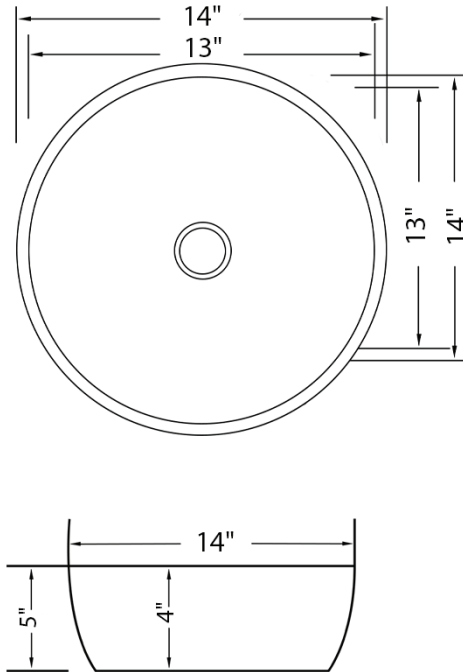

cUPC certified by IAPMO to meet US and Canada plumbing standards.
Codes compliance: ASME A112.19.3/CSA B45.4

NOMINAL DIMENSIONS

Exterior: 15" (wide) x 15" (front-to-back)
Interior Bowl: 14" (wide) x 14" (front-to-back)
Bowl Depth: 4"
Minimum Cabinet Size: N/A
Drain Hole Size: 1-3/4"

Installation Type:
Vessel
Drain Location:
Center

RUVATI USA
www.ruvati.com

Phone: 1.855.478.8284
Email: support@ruvati.com

SOLD SEPARATELY

Popup Drain
[RVA5102WH/CH]

DIMENSIONS

Register your product at www.ruvati.com/register.