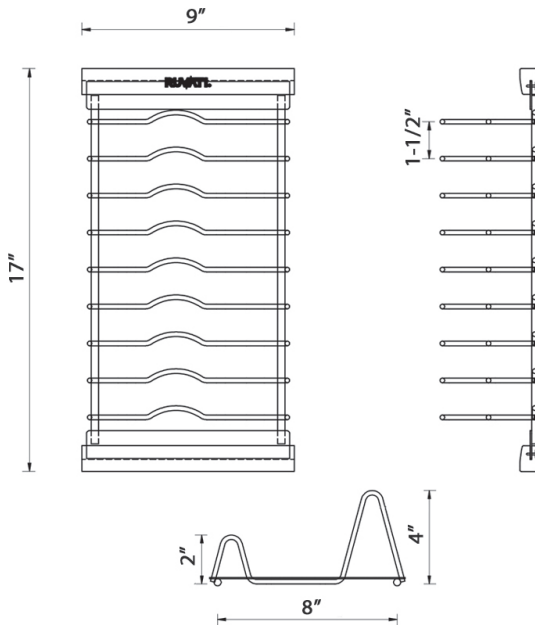

RVA1545

Dish Drying Rack

RUVATI[®]
SPECIFICATION SHEET

Material: Stainless Steel / Wood

Size: 17" (length) x 9" (width) x 4" (height)

Compatible with all LedgeFit Ruvati sinks

Care Instructions:

- Hand wash with warm water and mild dish soap.
- Do not use abrasive cleaners or steel wool.

Purpose:

- Designed to securely hold your dishes as they dry.
- Water drains directly into the sink for a clean, efficient drying experience.

SCAN TO REGISTER OR VISIT
WWW.RUVATI.COM/REGISTER

RUVATI USA

WWW.RUVATI.COM