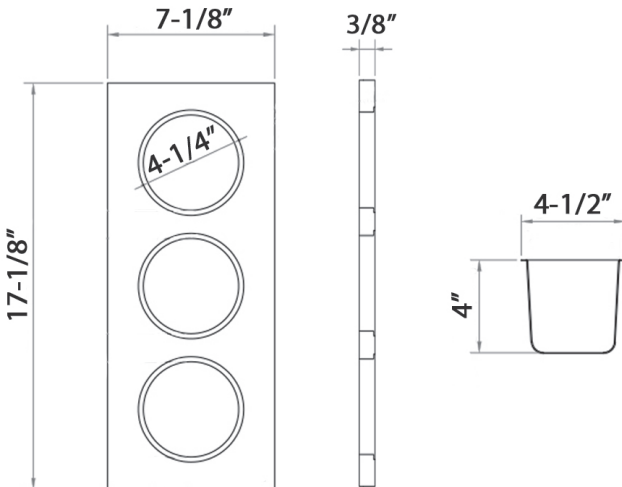

Purpose:

- Helps keep your prep area or serving space neat and convenient.
- Great for serving dips and toppings during gatherings.