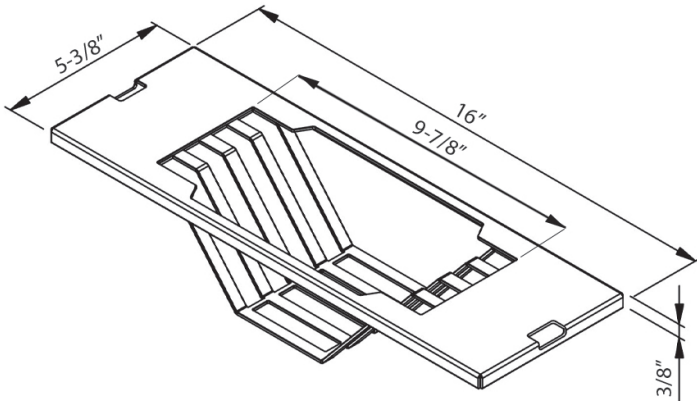

Purpose:

- Holds up to 4 plates.
- Dish caddy is stylish, durable, and hygienic.

SCAN TO REGISTER OR VISIT
WWW.RUVATI.COM/REGISTER

RUVATI USA

WWW.RUVATI.COM

PHONE: 1.855.478.8284
EMAIL: SUPPORT@RUVATI.COM