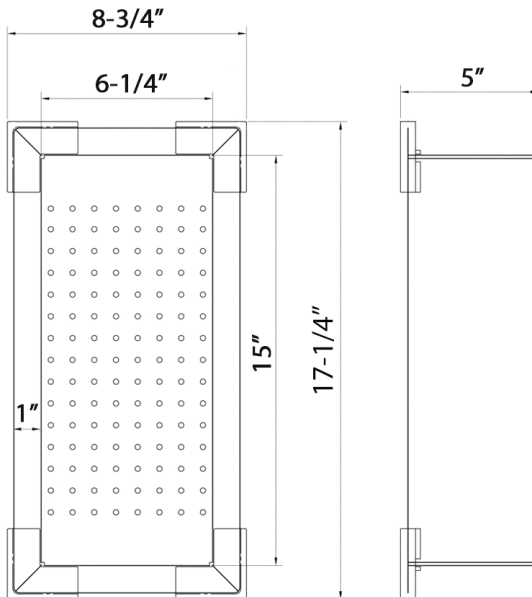

Purpose:

- Ideal for rinsing and draining fruits and vegetables.
- Designed for draining pasta, noodles, and grains in shallow batches.