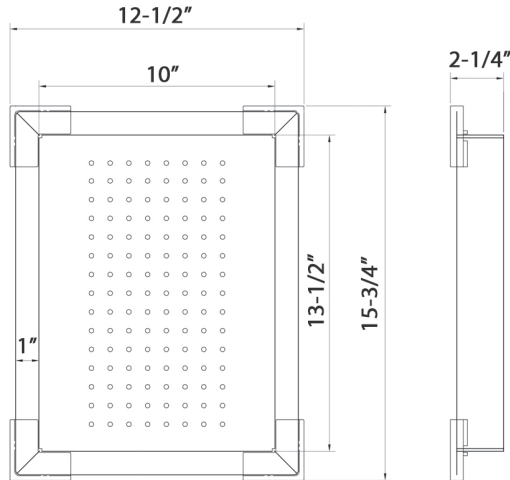

Purpose:

- Ideal for rinsing and draining fruits and vegetables.
- Designed for draining pasta, noodles, and grains in shallow batches.