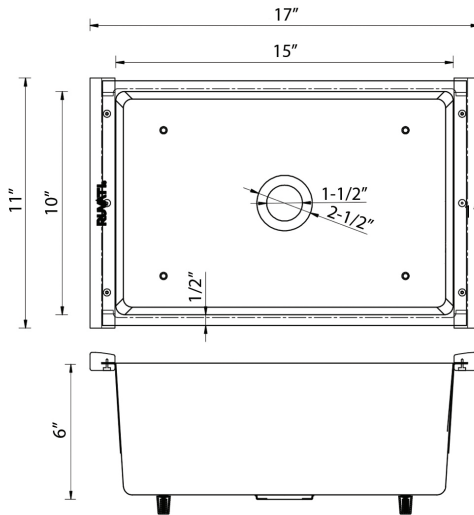

Purpose:

- Ideal for soaking dishes, utensils, and more, making cleanup simple and efficient.
- Converts a single-bowl sink into a double-bowl setup when placed on the ledge for added flexibility and convenience.
- Durable, non-slip feet securely rest on countertops or workstation ledges to prevent slipping and ensure stability.