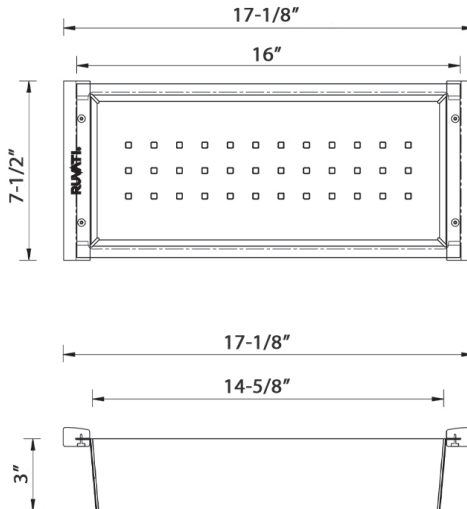

Purpose:

- Ideal for rinsing and draining fruits and vegetables.
- Designed for draining pasta, noodles, and grains in shallow batches.