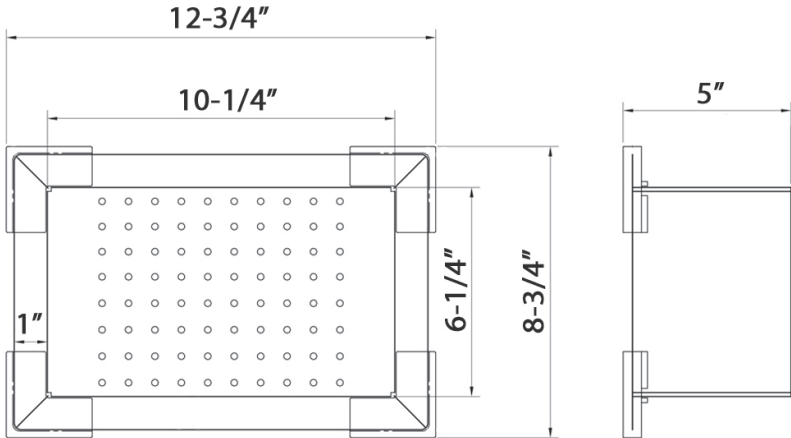

Purpose:

- Ideal for rinsing and draining fruits and vegetables.
- Designed for draining pasta, noodles, and grains in shallow batches.