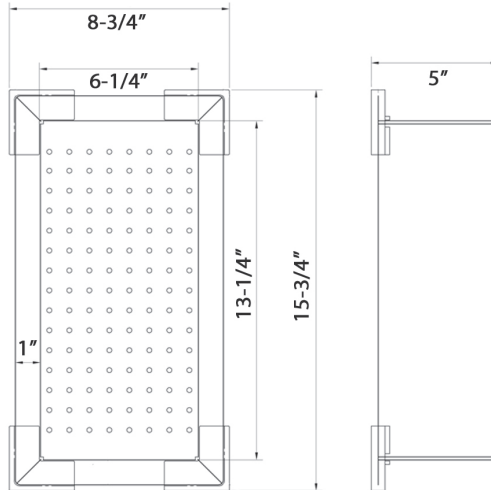

Purpose:

- Ideal for rinsing and draining fruits and vegetables.
- Designed for draining pasta, noodles, and grains in shallow batches.