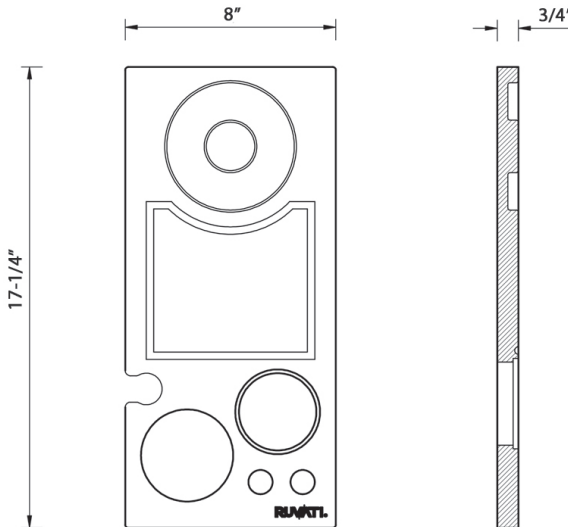

RVA1236MG

Bartender Accessory Set

Material: Sapele Wood / Stainless Steel

Bartender's Board Dimensions:

17-1/4" (length) x 8" (width) x 3/4" (thick)

Items Included:

Bartender's board, shaker, muddler, tongs, mesh strainer, stirrer, jig, and 2 cocktail pourers.

Compatible with all LedgeFit Ruvati sinks

Care Instructions:

- Hand wash with warm water and mild dish soap.
- Dry thoroughly after washing.

Purpose:

- Designed to sit securely on your Ruvati LedgeFit® workstation ledge for easy prep and organization.
- A complete cocktail station made for easy, efficient mixing.