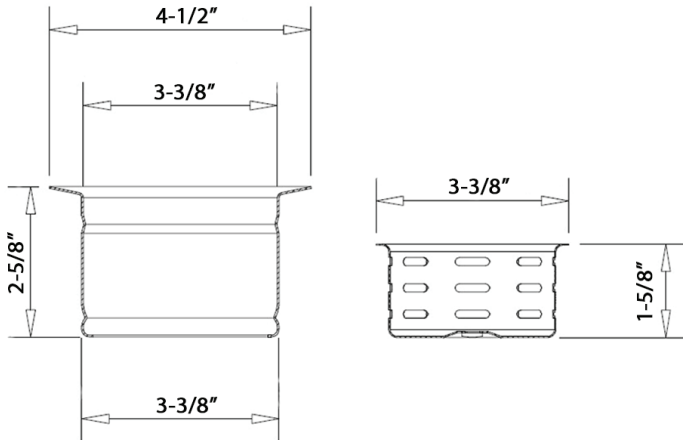

Register your product at: www.ruvati.com/register-product