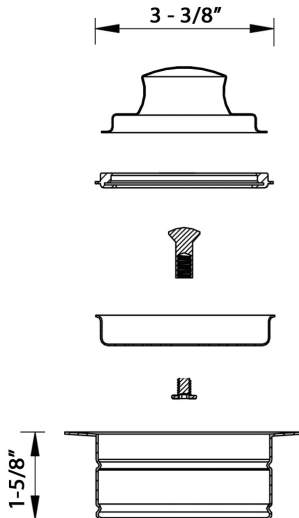

DISPOSAL FLANGE WITH BASKET STRAINER AND STOPPER

Material: Stainless Steel

3.5" drain opening: Will fit any standard drain openings

Removable Basket Strainer Traps Waste

Push in Stopper Cap with Gasket

COLOR OPTIONS:

BL: Gunmetal Black

GG: Brushed Gold Satin Brass

ST: Stainless Steel

Register your product at: www.ruvati.com/register-product