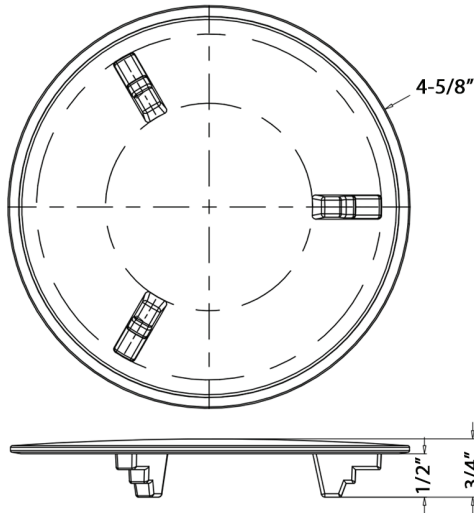

Purpose:

- Stylish touch and helps catch larger debris to prevent clogs.
- Hides the drain while allowing water to flow.