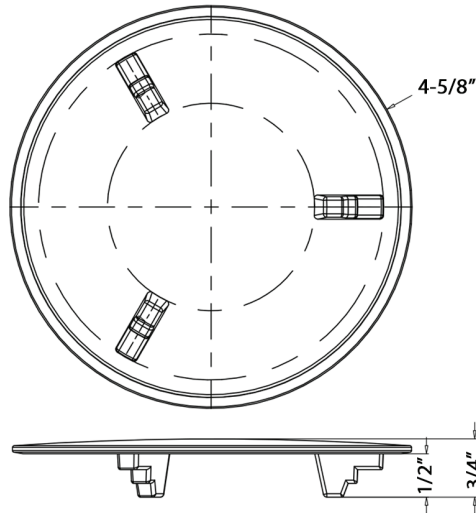

RVA1035

Decorative Drain Cover

RUVATI[®]
SPECIFICATION SHEET

Material: Stainless Steel

Overall Dimensions: 4-5/8" x 3/4"

Fits Standard 3-1/2" Drain Opening

Care Instructions:

- Dishwasher safe for easy cleaning; or wash with warm water and mild dish soap.
- For deep cleaning, soak in a vinegar-water solution to remove mineral deposits.

Purpose:

- Stylish touch and helps catch larger debris to prevent clogs.
- Hides the drain while allowing water to flow.

SCAN TO REGISTER OR VISIT
WWW.RUVATI.COM/REGISTER

RUVATI USA

WWW.RUVATI.COM

PHONE: 1.855.478.8284
EMAIL: SUPPORT@RUVATI.COM