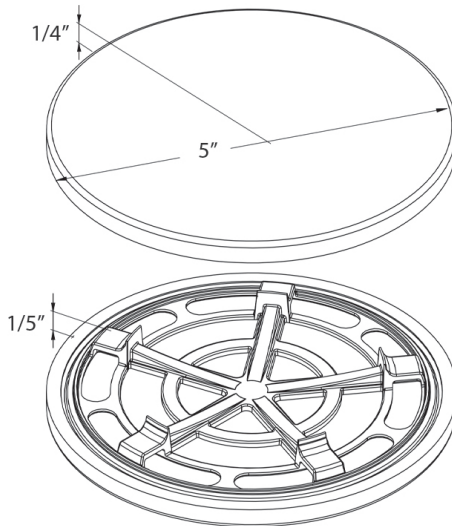

Purpose:

- Stylish touch and helps catch larger debris to prevent clogs.
- Hides the drain while allowing water to flow.