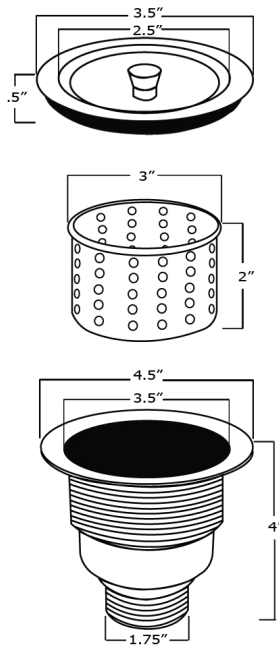

RVA1025

Basket Strainer

RUVATI[®]
SPECIFICATION SHEET

Material: Stainless Steel

Overall Dimensions: 4-1/2" x 4"

Fits Standard 3-1/2" Drain Opening

Color Options:

BL: Gunmetal Black

GG: Brushed Gold

ST: Stainless Steel

Purpose:

- Removable deep basket traps large food particles while allowing water to flow freely. **Not for use with a disposal**
- Push-in stopper cap with rubber gasket lets you simply press down to plug the drain and fill your sink with water.