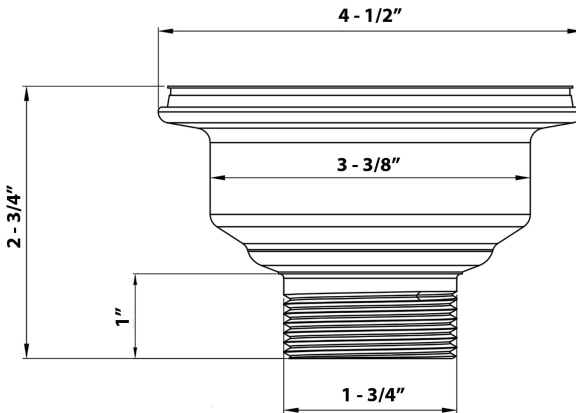

Register your product at: www.ruvati.com/register-product