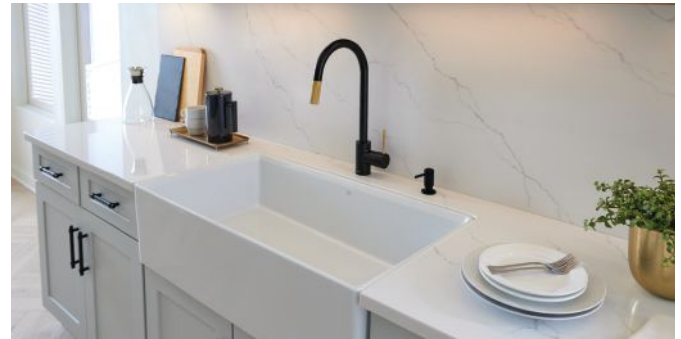

Faucets turn on, off at temperature set prior

KOHLER presents a fresh take on mid-century modern style with its Tone Faucet Collection. Each of the three pull-down faucets in the collection feature temperature memory, allowing the faucet to be turned on and off at the temperature set during prior usage. The two pull-down models feature a three-function sprayhead including Sweep spray, a wide, powerful blade of water that sweeps the dishes and sink clean, and Boost technology, which increases flow rate by 30 percent.

us.kohler.com

Sleek, modern line incorporates design era

DXV unveils the Étire Kichen Collection, a representation of the design era known as “Machine Age Modernism,” a time when designers focused on functionality, practicality and purpose. True to this concept, the Étire line is defined by sleek, modern lines with adaptable and durable design elements for maximum utility. The collection is comprised of a pull-down kitchen faucet, pull-down bar faucet, single- and double-bowl apron-front sinks in various sizes, and soap dispenser.

dxv.com

Sinks combine composites with workstation

RUVATI announces a kitchen sink collection that pairs two of today’s most in-demand features into one design. Known as the epiStage Series, the sinks combine the beauty and color options of granite composites with the impressive practicality of the workstation design. The result is a true masterpiece of form and function destined to be the focal point of any kitchen. Integrated ledges along the front and back accommodate included accessories that slide into place when needed.