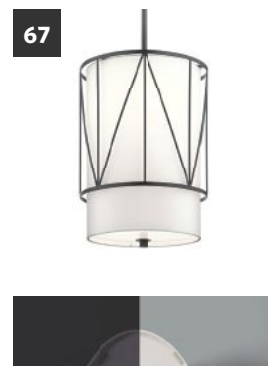

64. Inspired by an archival furniture hardware design, Sandrine from Belwith-Keeler is a modern interpretation of rustic hardware. Originally produced in the 1950s for a major furniture company, Sandrine was chosen by KBIS 2019 attendees to be released from the Belwith-Keeler Living Library as a revival of a legacy piece.
Circle No. 299 on Product Card

65. With its introduction of Full Body Veining Technology, Neolith by TheSize Surfaces is delivering the look of natural stone in its sintered stone product, notes the firm. Specially created for thicker slabs, the new technology will be incorporated into the company's color range, with the intention of launching new Neolith Full Body Veining collections in the future.
Circle No. 300 on Product Card

66. Ruvati's new Terraza Collection of modern farmhouse kitchen sinks includes metallic tones that break from traditional stainless. Using a nano-PVD finish, the stainless steel sink is overlaid with a colored finish in a Brass Tone Matte Gold finish, a Copper Tone Matte Bronze and a Matte Black Gunmetal. The sinks showcase a farmhouse style with a generous curved apron front, and are available in three sizes – 30", 33" and 36".
Circle No. 301 on Product Card