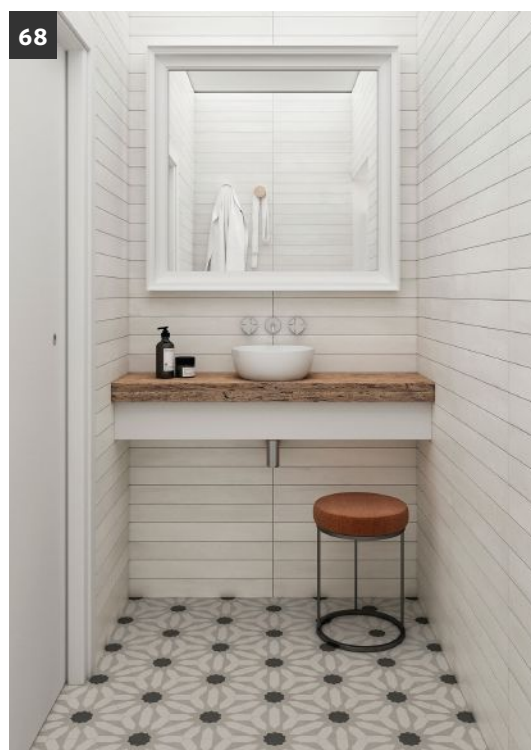

67. With its classic drum shades and geometric overlay, the Birkleigh family of lighting by Kichler Lighting delivers a warm yet modern appeal. The four-and-one-light pendants, part of the company's Soft Contemporary offering, are available in three finishes: classic gold, black and satin nickel.
Circle No. 302 on Product Card

68. Designers can add geometric effects to floors and walls with Allora, an Italian-made matte porcelain tile available from Bedrosians Tile & Stone. Allora comes in three shapes: Rectangle, Rhomboid and Hexagon, in neutral colors of White, Gray and Black. The hexagon shapes also come in three deco options in Fiore (floral pattern), Stella (star pattern) and Telaio (hexagon pattern).
Circle No. 303 on Product Card