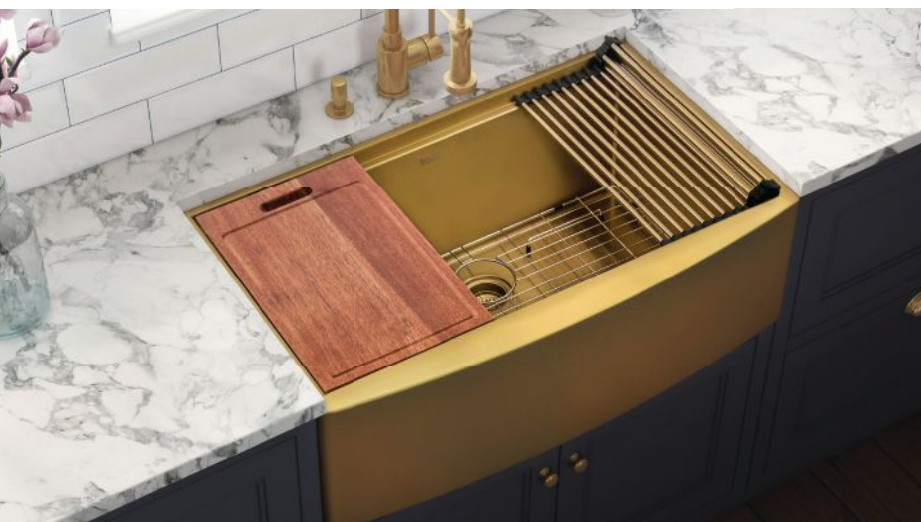

▲ Two-Tiered, Apron Front 45-inch Workstation

▲ Merino Outdoor Workstation

▲ Siena Wet Bar and RV Workstation

▲ epiCast Granite Workstation

▲ Siena Drop-in Workstation

▼ Monaco Matte Gold Apron-Front Workstation

The defining feature of a workstation sink is the ledges built into the sink. Accessories sit and slide on these ledges, allowing you to do all your prep work right on top of your sink. This keeps all the mess inside your sink and not on your countertop. Need to wash veggies or drain pasta? Simply position a stainless steel colander, and you are ready to go. Foldable drying racks reduce dish clutter, and a wide array of sturdy cutting boards convert the sink to counter space. Ruvati takes accessorizing the Workstation to a new level with their unique three-bowl condiment tray and five-quart mixing bowl/strainer set with grater/slicer attachments. The versatility of the Ruvati accessory line allows users to prepare and organize an entire dinner party within the space of the sink.

▲ 5 quart mixing bowl & colander set

▲ 3 Bowl Condiment Tray

▶ Cutting Boards

▲ Butcher Block Cutting Boards

▲ Colanders

▲ Foldable Drying Racks

In addition to standard stainless steel, Ruvati offers workstation sinks in various materials, including fireclay and nano-PVD color stainless steel. Ruvati has recently added granite composite sinks to the Workstation collection: the epiStage series of top-mount and undermount sinks, and the epiCast series of modern farmhouse sinks. The Merino series is the latest addition to Ruvati's Workstation collection; crafted from marine-grade T-316 stainless steel, they are a perfect choice for outdoor kitchens and boat decks.