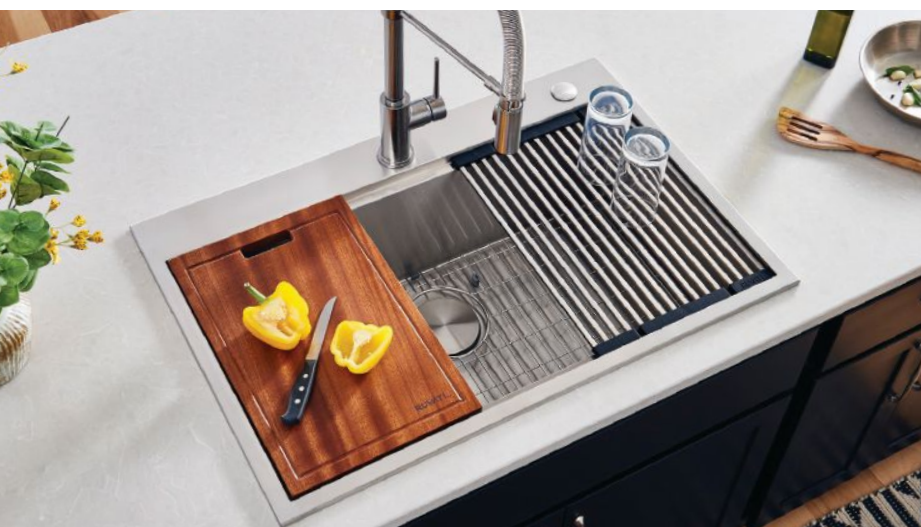

▲ Two-Tiered, Apron Front 45-inch Workstation

▲ Merino Outdoor Workstation

▲ Siena Wet Bar and RV Workstation

▲ epiCast Granite Workstation

▲ Siena Drop-in Workstation

▼ Monaco Matte Gold Apron-Front Workstation

The defining feature of a workstation sink is the ledges built into the sink. Accessories sit and slide on these ledges, allowing you to do all your prep work right on top of your sink. This keeps all the mess inside your sink and not on your countertop. Need to wash veggies or drain pasta? Simply position a stainless steel colander, and you are ready to go. Foldable drying racks reduce dish clutter, and a wide array of sturdy cutting boards convert the sink to counter space. Ruvati takes accessorizing the Workstation to a new level with their unique three-bowl condiment tray and five-quart mixing bowl/strainer set with grater/slicer attachments. The versatility of the Ruvati accessory line allows users to prepare and organize an entire dinner party within the space of the sink.

▲ 5 quart mixing bowl & colander set

▲ 3 Bowl Condiment Tray

▶ Cutting Boards

▲ Butcher Block Cutting Boards

▲ Colanders

▲ Foldable Drying Racks

In addition to standard stainless steel, Ruvati offers workstation sinks in various materials, including fireclay and nano-PVD color stainless steel. Ruvati has recently added granite composite sinks to the Workstation collection: the epiStage series of top-mount and undermount sinks, and the epiCast series of modern farmhouse sinks. The Merino series is the latest addition to Ruvati's Workstation collection; crafted from marine-grade T-316 stainless steel, they are a perfect choice for outdoor kitchens and boat decks.

Whether you are looking for a multi-tasking central hub in your home kitchen or want to add performance to your outdoor kitchen, wet bar or RV, the Ruvati Workstation sink line has the perfect option.