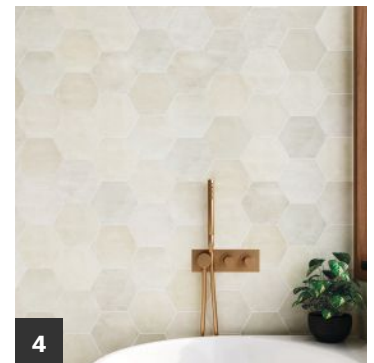

**3.** The Plateau cabinet hardware collection from **Stone Harbor Hardware** features a crisp, linear design for a modern look. The collection, which includes six pulls in lengths from 96mm to 256mm, includes pulls that feature a gently rounded back for an ergonomic fit and visual interest. Plateau is available in satin nickel, matte black and vintage bronze.  
*stoneharborhardware.com*

**4.** The Spark series from **Arizona Tile** is a ceramic wall tile with a gentle texture and soft glaze. Designed to emulate hand-crafted tile, it boasts a range of textures and slight glaze variation from piece to piece. The tile is available in 5" x 5", 3" x 12", Hex, Picket and Pencil Bullnose.  
*arizonatile.com*

**5.** **Fleurco's** Vespero Shower Shield features an ultra-modern European design, easy installation and a hidden anchoring system. It comes in 1/4" (6mm) clear or smoked gray glass and two different shower panel heights, and is available in Matte Black and Brushed Gold finishes.  
*fleurco.com*

**6.** **Ruvati** has infused fresh colors into the bath with new finish options for the epiStone series of oval bathroom sinks. In addition to matte black and classic white, Ruvati now offers Avocado Lime Green, Pacific Blue and Sedona Clay, a light pink. Made in Italy by skilled artisans, epiStone sinks are crafted from 70% crushed natural stone and minerals blended with proprietary resins. Its non-porous surface is easy to maintain and features a satin finish. The sinks are available in two models: the Canali, which has a curve to the vessel base, and the straight-sided Omnia.  
*ruvati.com*