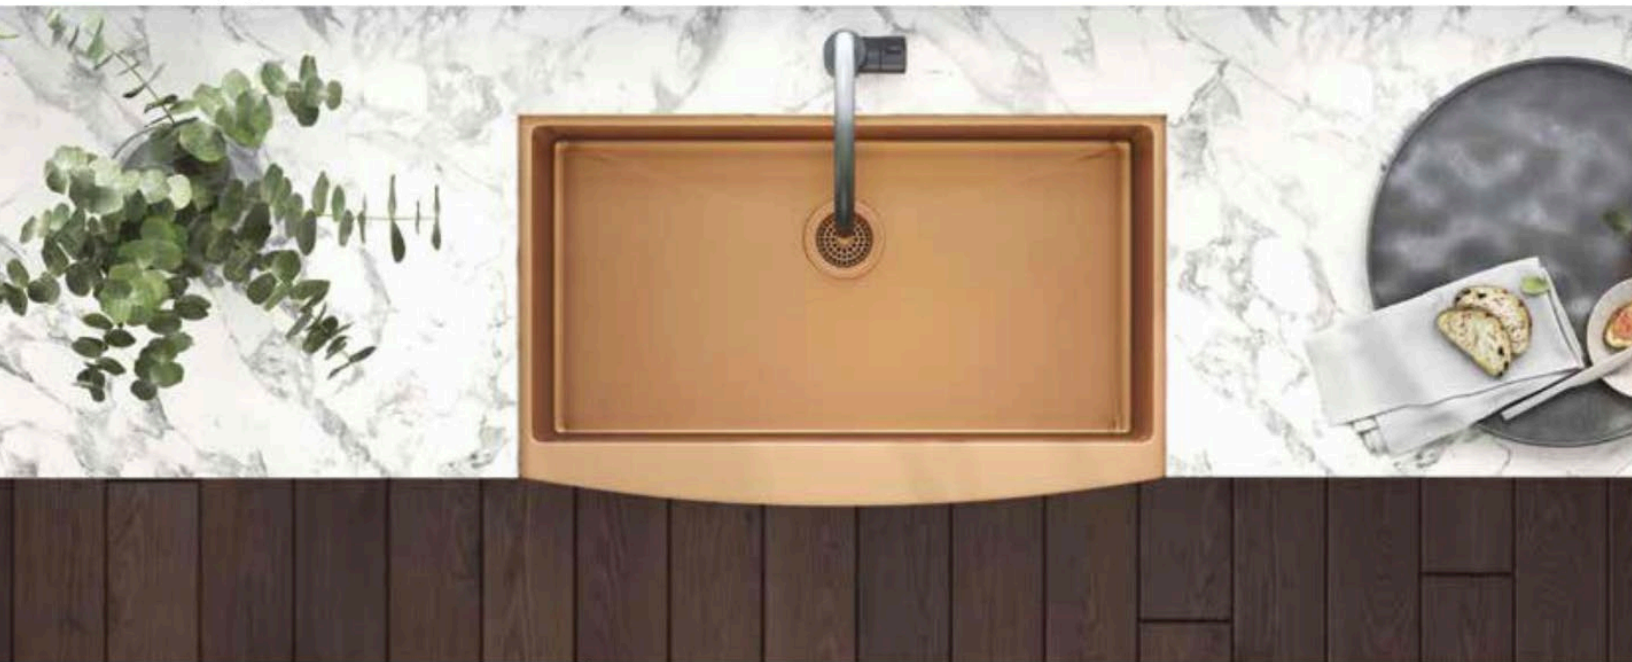

INSPIRED

FALL ✨ 2023

HOME

A FRESH APPROACH TO HOME & LIFE

THE
Fall
ISSUE

ELEMENTS

continued from page 62

↑ SPICE IT UP

Ruvati injects striking color into the gray world of stainless steel with the new collection of Terraza modern farmhouse sinks. Metallic tones from bronze and copper to gunmetal add a sophisticated pop of color to any style kitchen. Built with superior construction including matching color strainer and heavy-duty SoundGuard, which muffles dishwashing “clinks” and other tasks. northernstone.com, ruvati.com

→ NATURAL WARMTH

Cabinets, in their natural state, with no paint or colored stain applied, are a great choice for those looking to add a rustic-refined touch to create a warm, inviting look in your home’s most hardworking space. Natural wood allows flexibility in other finishes and when combined with modern appliances and clean design it makes a beautiful design statement. shopthelightinggallery.com

← WARM METAL ACCENTS

Add a sleek and modern touch to any space by incorporating metals into your kitchen area. Consider your overall design style. For a more traditional design style, you may want to opt for brass or copper accents. For a modern kitchen, consider stainless steel or blackened steel accents. Copper pots, metal hardware and metal lighting fixtures are easy ways to start. durasupreme.com, design by Mariotti Building Products