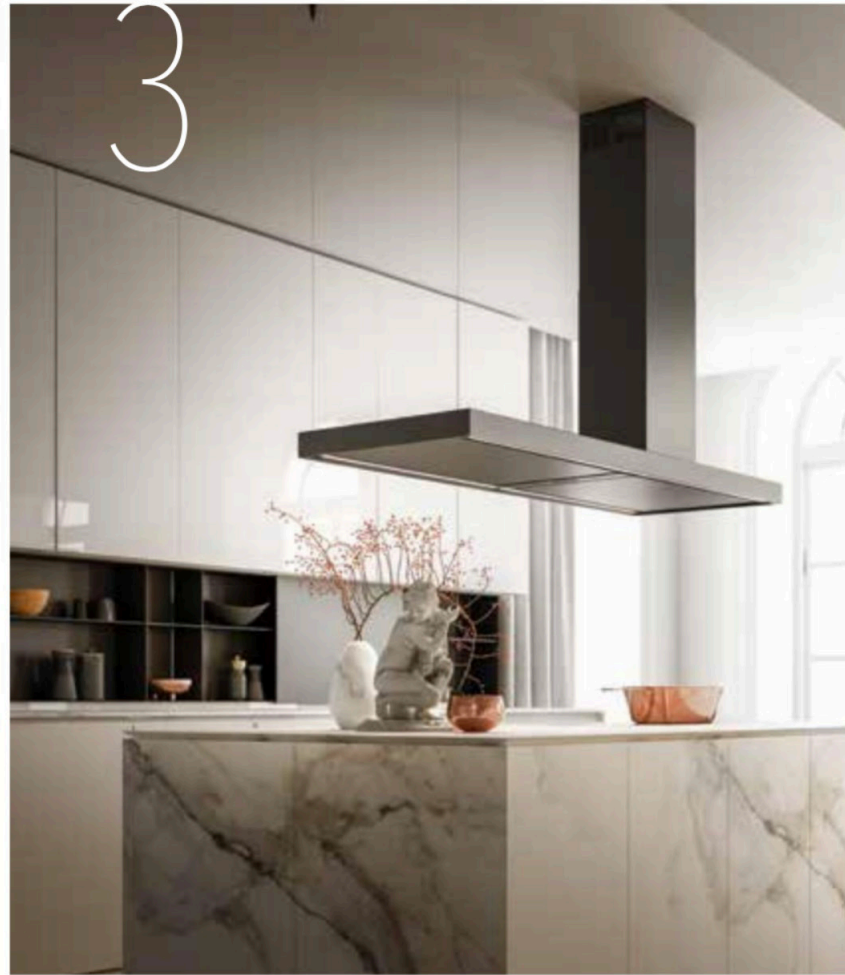

DESIGN

CONQUER YOUR KITCHEN
Epic design and functionality combine to create the Ruvati® epiStage workstation. Messy prep work is a breeze over this sink complete with a solid-composite cutting board, textured finish, portable drying rack with stainless steel bars, and a food-safe silicone grid. northernstone.com

ARTFUL GEOMETRIC LIGHTING
Inspired by Mid-Century modern art with its contrasting shapes, the Orbel Pyramid® pendant features metal triangles that encompass a frosted sphere of light. Beautiful when displayed in multiples. Available in Aged Brass or Matte Black. techlighting.com

LINEAR SOPHISTICATION
The new Falmec Elle® suction hood wears a sophisticated matte black finish with striking perimeter LED lighting — perfect for prepping on the worktop. Moisture and odors are eliminated with powerful suction and a filtration system combining natural charcoal and zeolite. falmec.com

WONDER WATER
Lenova® faucet houses a small ozone generator that naturally produces ozone water. Ozone, a powerful antibacterial agent, destroys harmful micro-organisms on contact — 100 times stronger than chlorine, 3,100 times faster. Eliminates salmonella, Norovirus, E-coli and pesticides from fresh produce, hands and surfaces. lenovagroup.com