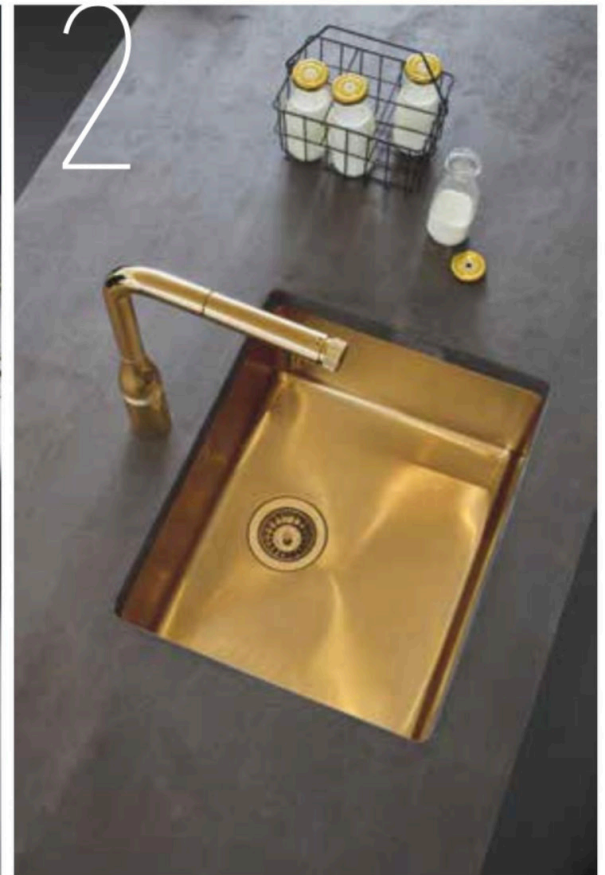

# INSPIRED HOME

FALL \* 2022

A FRESH APPROACH TO HOME & LIFE

THE  
Fall  
ISSUE

**BLACK BEAUTY**

German design and engineering at its finest. The Grohe Essence® single-handle dual spray boasts a regular to high-performance spray with 360° spout rotation and a flexible hose spout. Available in 11 interchangeable colors. Good looks and power — what else do you need? [grohe.com](http://grohe.com)

**GO FOR THE GOLD**

Now that faucets are available in a wide choice of colors and finishes, sinks are following, too. Sinks have moved up on the scale of importance in planning your kitchen design. In addition to being purely functional, sinks today make a definitive style statement. [grohe.com](http://grohe.com)

continued on page 46

DESIGN

**CONQUER YOUR KITCHEN**  
Epic design and functionality combine to create the Ruvati® epiStage workstation. Messy prep work is a breeze over this sink complete with a solid-composite cutting board, textured finish, portable drying rack with stainless steel bars, and a food-safe silicone grid. [northernstone.com](http://northernstone.com)

**LINEAR SOPHISTICATION**  
The new Falmec Elle® suction hood wears a sophisticated matte black finish with striking perimeter LED lighting — perfect for prepping on the worktop. Moisture and odors are eliminated with powerful suction and a filtration system combining natural charcoal and zeolite. [falmec.com](http://falmec.com)