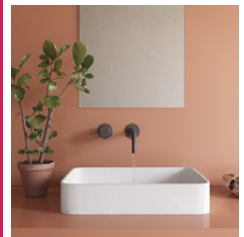

30

MOST INNOVATIVE PRODUCTS

Dreaming of a new kitchen or bath? Consider these award-winning products, which marry superior function with eye-catching style.

WRITER *Kate Franke*

2022